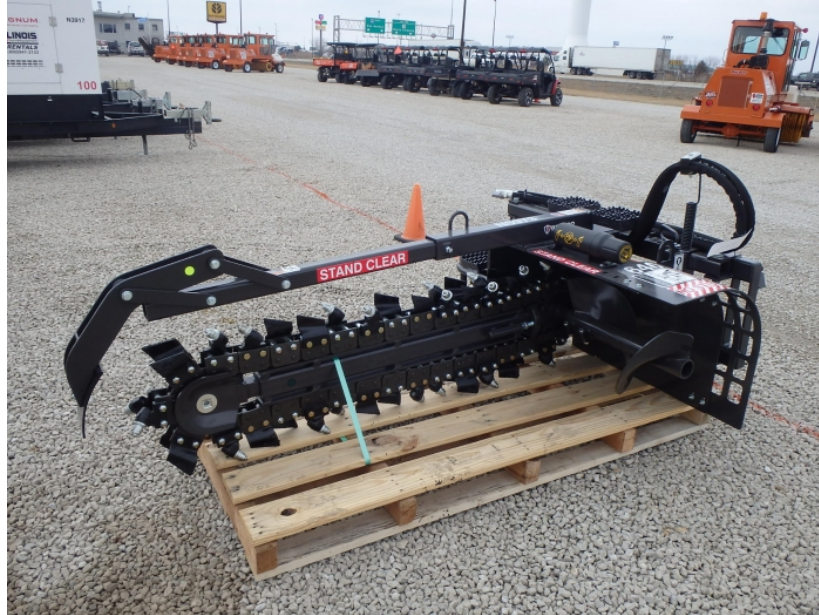

Illinois Truck & Equipment
 320 E. Briscoe Dr, Morris, IL 60450
 Jay Reardon jay@iltruck.com

1-815-941-1900

Attachments: 2019 Bradco 640 Skid Steer Trencher

Stock Number: N5973

48" depth, 6" wide, combo chain, frost teeth and dirt cups, 14-26 GPM, universal skid loader mount, 1,150 lbs

SALE PRICE

Bradco Attachments \$8,150.00

RENTAL RATE

MAKE	MODEL	DAY	WEEK	4 WEEK
Bradco	640 Skid Steer Trencher	\$150	\$450	\$1,350

Date: 04/04/2025

Check out www.iltruck.com for this and 287 more Attachments inventory