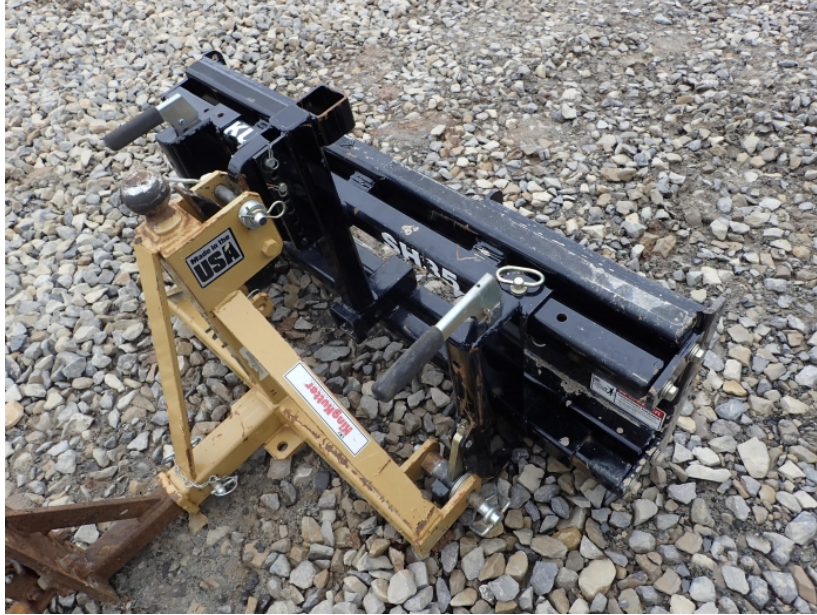

Illinois Truck & Equipment
320 E. Briscoe Dr, Morris, IL 60450
Jay Reardon jay@iltruck.com

1-815-941-1900

Misc: 2018 Land Pride SH35 3 Pt. Adapter Plate

Stock Number: N5089

Universal skid loader mount, easily adjustable Cat. 1 or 2, ball hitch receiver, 220 lbs.

SALE PRICE

Land Pride Misc \$1,200.00

Date: 11/23/2024

Check out www.iltruck.com for this and 30 more Misc inventory

FINANCING AND TRANSPORTATION AVAILABLE